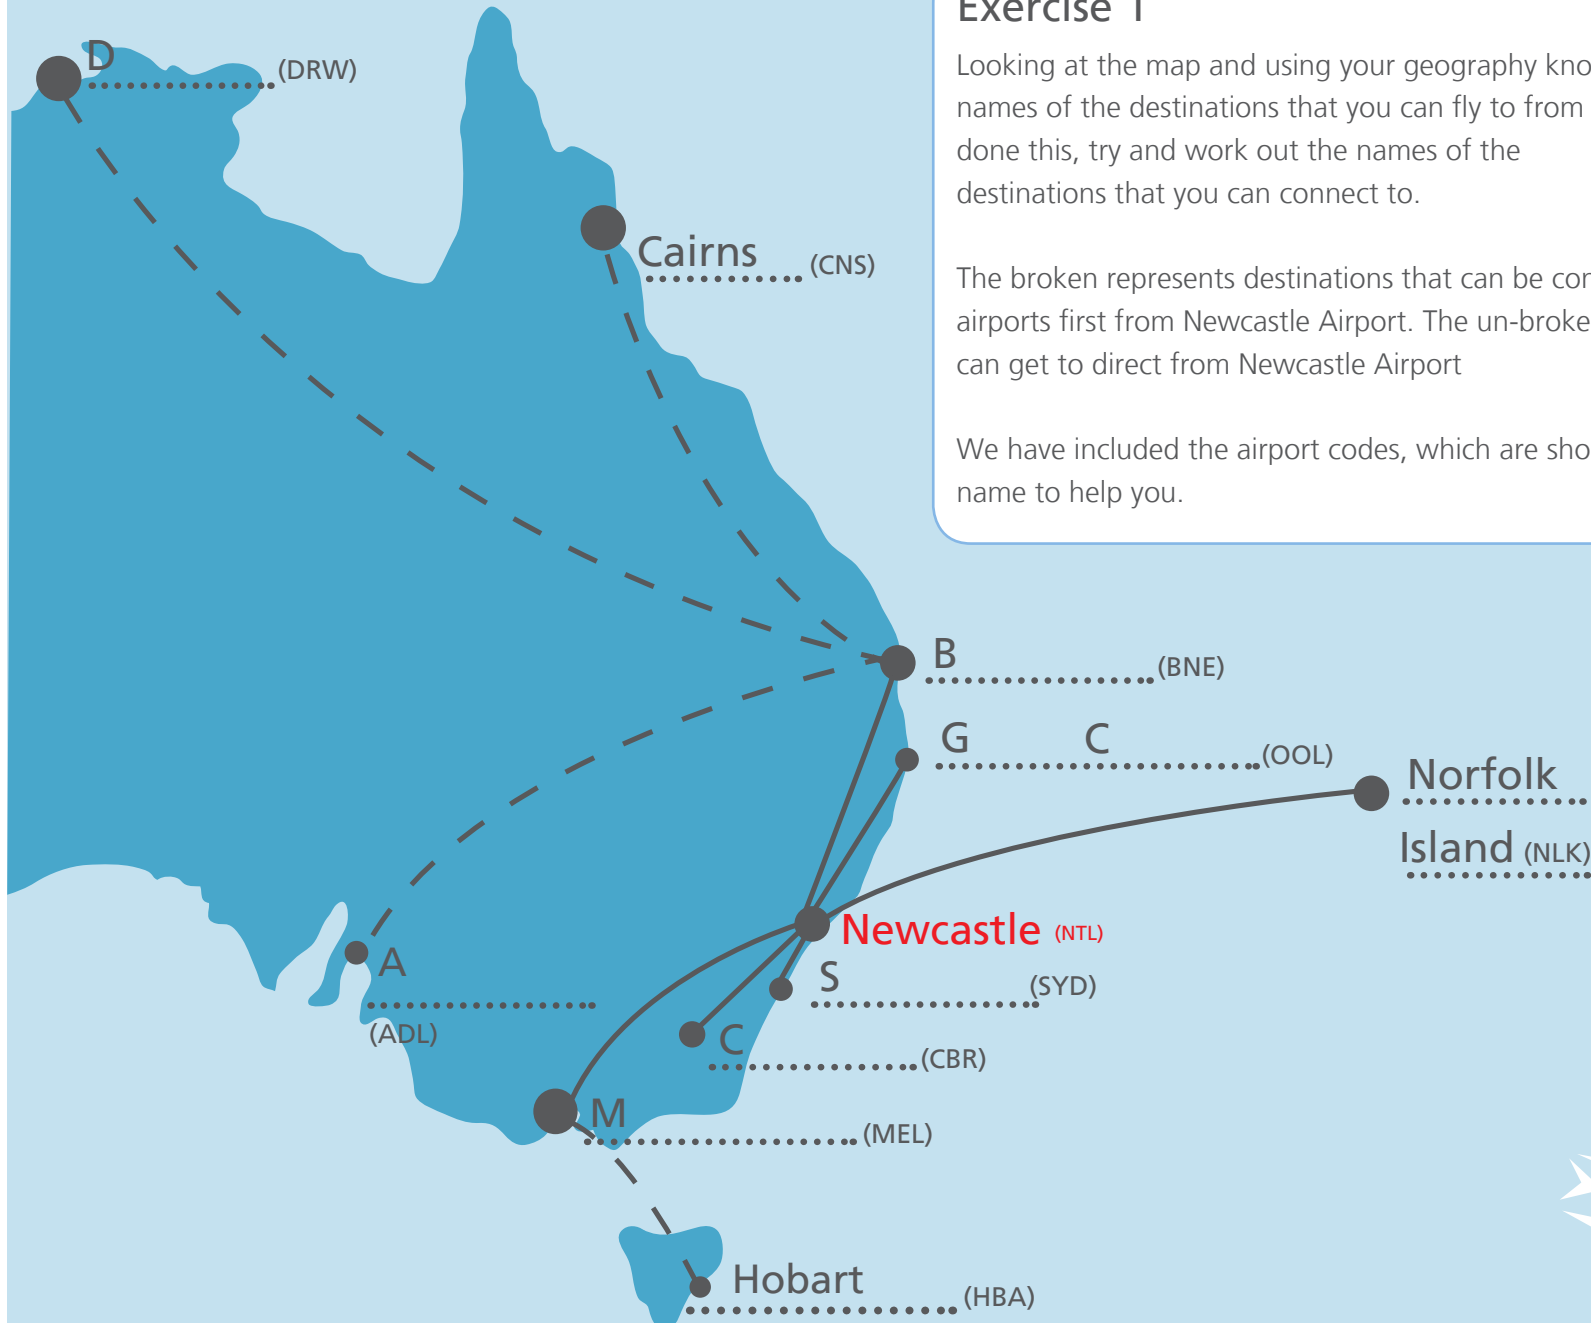

Exercise 1

Looking at the map and using your geography knowledge, see if you can fill in the names of the destinations that you can fly to from Newcastle Airport. Once you have done this, try and work out the names of the destinations that you can connect to.

The broken represents destinations that can be connected to by flying to other major airports first from Newcastle Airport. The un-broken line shows the places that you can get to direct from Newcastle Airport

We have included the airport codes, which are shortened versions of the airport's name to help you.