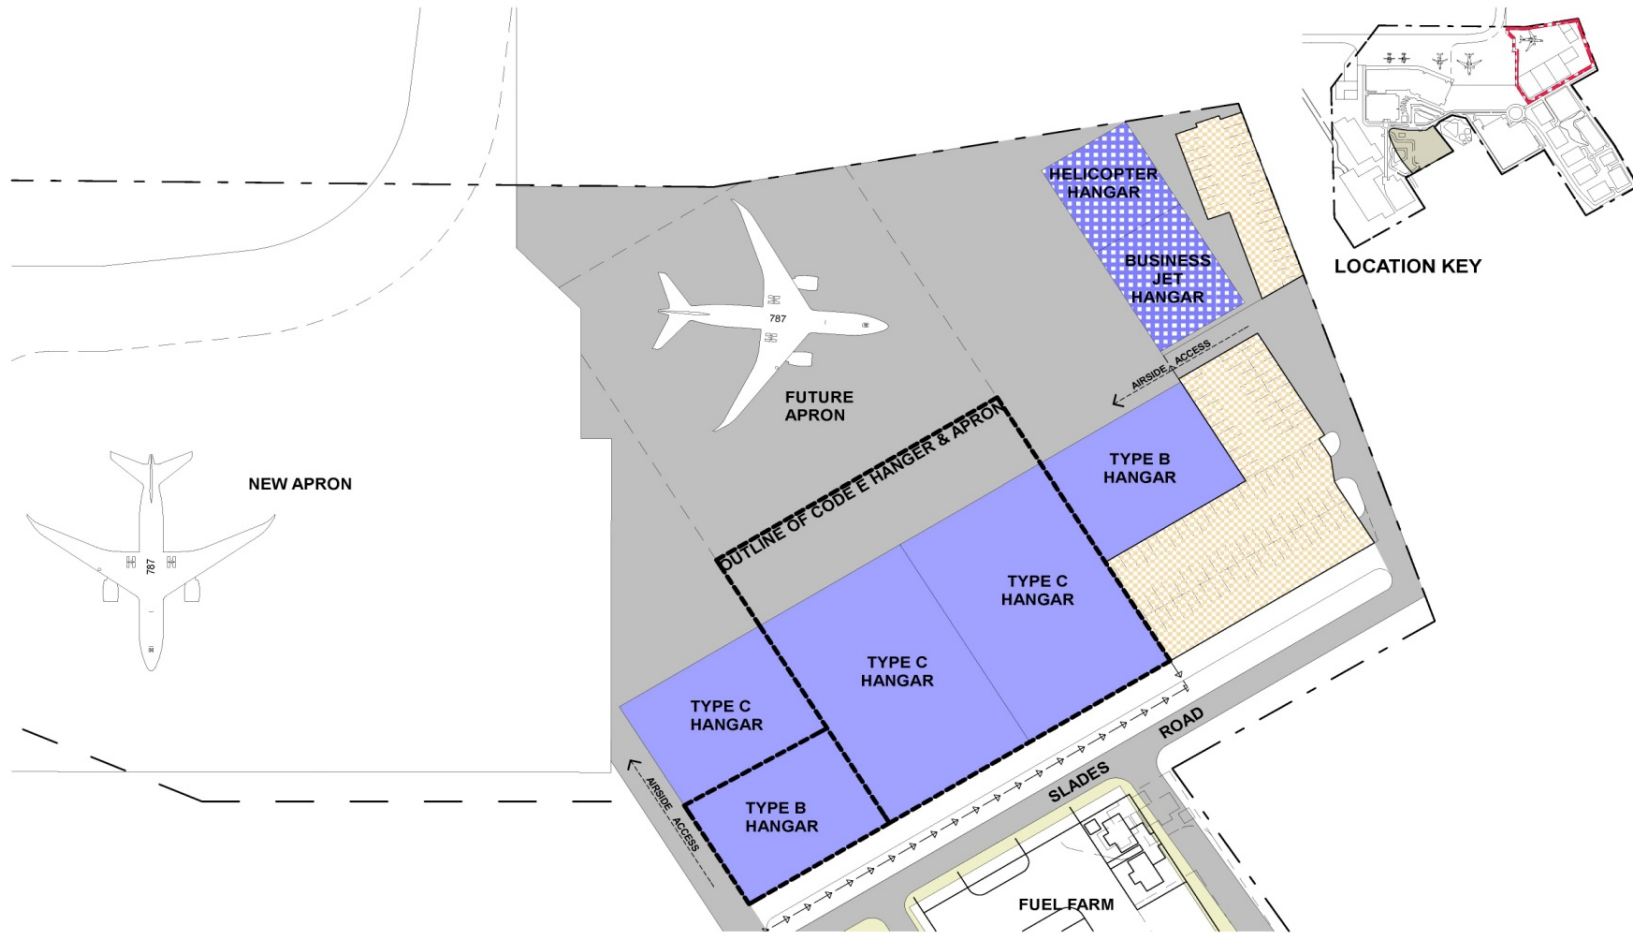

Location and site plans – concept plan indicative layout

AIRCRAFT HANGAR OPTION LAYOUTS

Aircraft Hangars
Newcastle Airport Terminal NAL

MP23